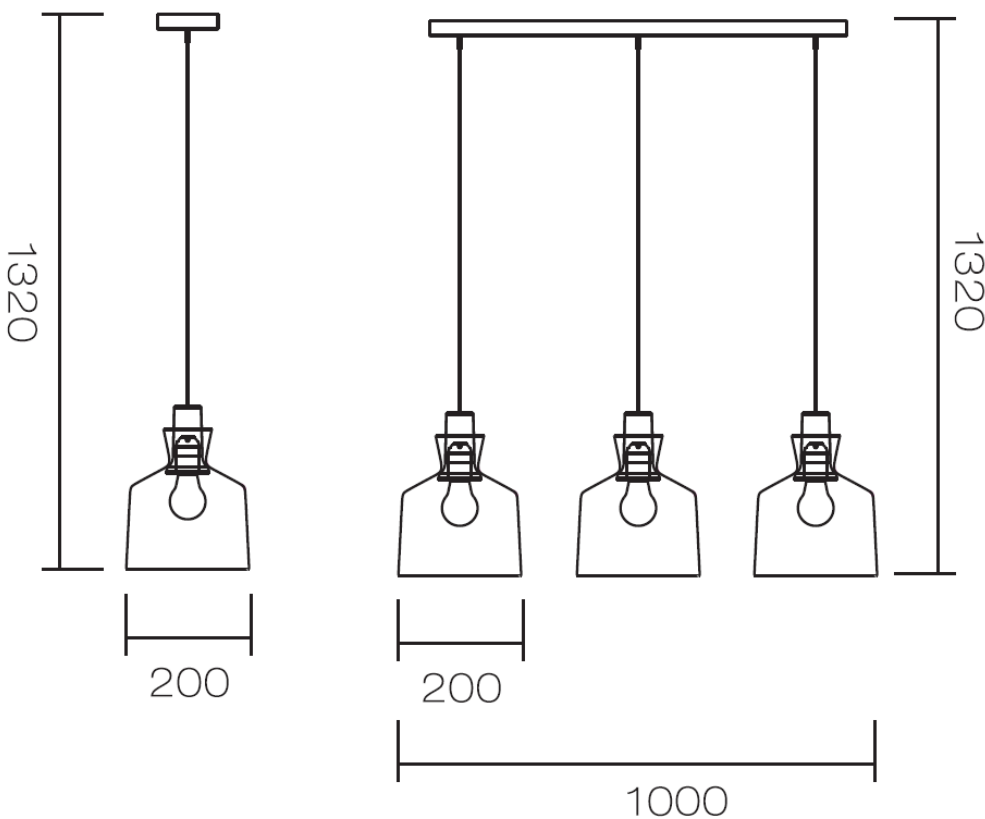

ELMARK[®]

The Brand of Electricity

ALMA SERIES

GENERAL INFORMATION »

- ∴ Nominal voltage: 230V/ 50-60Hz
- ∴ Lamp holder: E27
- ∴ Colour body: Wood & blue; Gold & grey; Gold & green; Multicolour
- ∴ Material: Metal
- ∴ Lamps Not Included, Max 40W
- ∴ IP Rate: IP20

DIMENSIONS »

ADDITIONAL INFORMATION »

ALMA

This luminaire is compatible with bulbs of the energy classes:

874/2012

Catalogue number	Barcode	Packing/Box (pcs)
955ALMA1/BL	3800131229915	1/1
955ALMA1/GR	3800131229922	1/1
955ALMA1/G	3800131229939	1/1
955ALMA3/MC	3800131229946	1/1